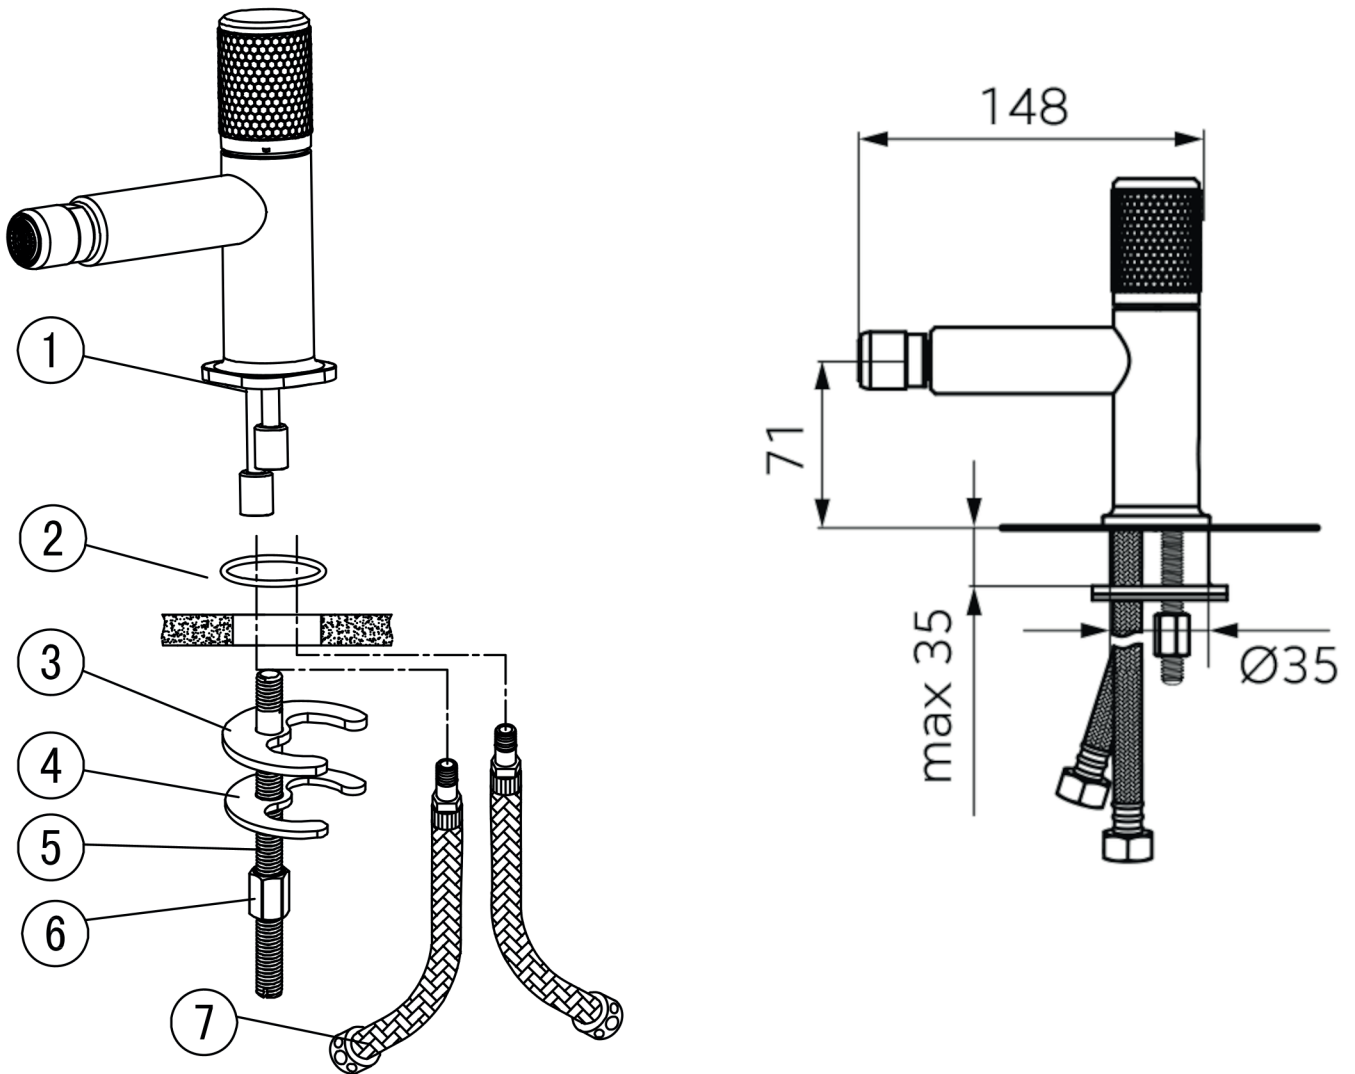

DESIGN

ARDESIA

Code	The Accessory List	Quantity
1	Main body	1
2	O-ring	1
3	Rubber washer	1
4	Clamp	1
5	Fixing bolt	1
6	Nut	1
7	Inlet pipe	2