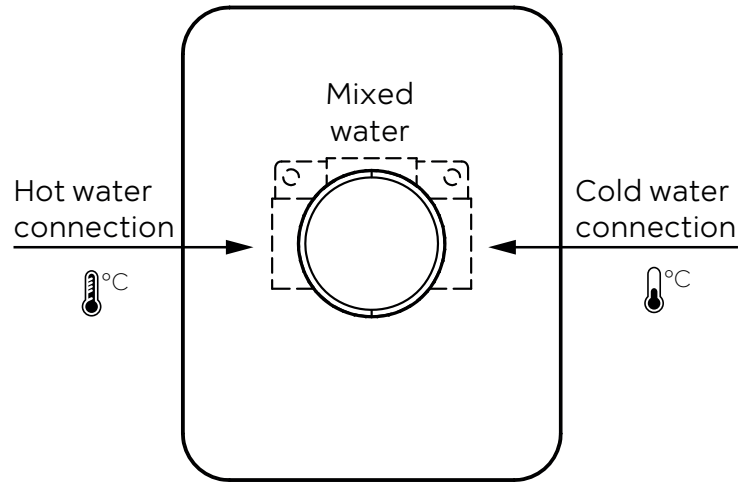

DESIGN

ARDESIA

Installation guide

Single lever concealed shower mixer

Please check the list of accessories here below and contact our company or our distributor for any discrepancy

Remarks:

1. Accessories may be modified without notice, without affecting their performance;
2. Drawings are for reference only. Product size and shape may not correspond to actual mixer.

List of the standard accessories:

Part number	Accessory list
1	Main body
2	Welding plate
3	Handle
4	Screw
5	Allen key
6	White plastic pad

DESIGN

Assembly concealed mixer:

Dimensions: