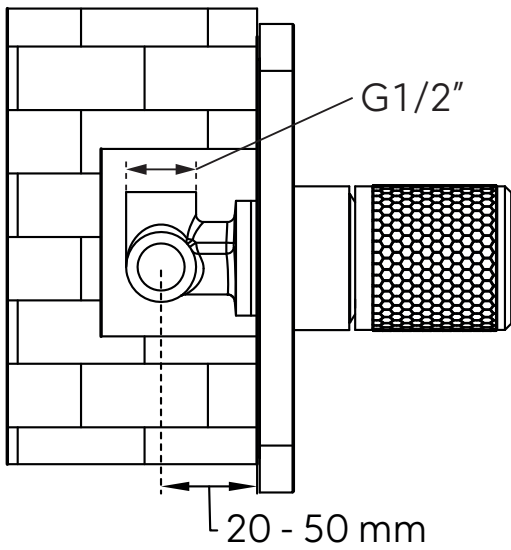

DESIGN

ARDESIA

Installation guide

Single lever concealed shower mixer

Please check the list of accessories here below and contact our company or our distributor for any discrepancy

Remarks:

1. Accessories may be modified without notice, without affecting their performance;
2. Drawings are for reference only. Product size and shape may not correspond to actual mixer.

List of the standard accessories:

Part number	Accessory list
1	Main body
2	Welding plate
3	Handle
4	Screw
5	Allen key
6	White plastic pad

DESIGN

Assembly concealed mixer:

Dimensions: