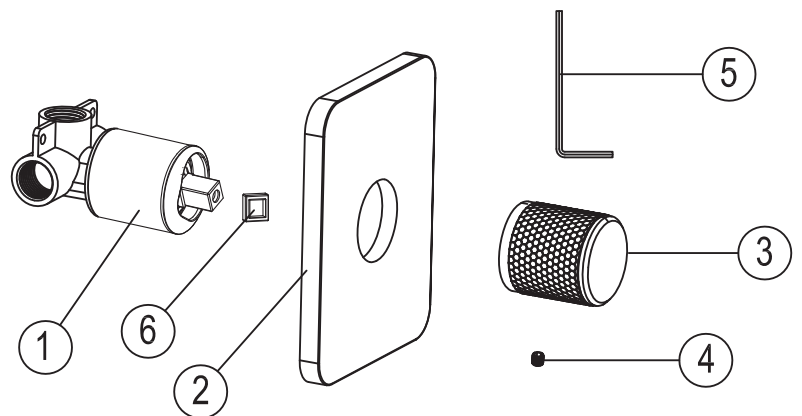

DESIGN

ARDESIA

Installation guide

Single lever concealed shower mixer

Please check the list of accessories here below and contact our company or our distributor for any discrepancy

Remarks:

1. Accessories may be modified without notice, without affecting their performance;
2. Drawings are for reference only. Product size and shape may not correspond to actual mixer.

List of the standard accessories:

Part number	Accessory list
1	Main body
2	Welding plate
3	Handle
4	Screw
5	Allen key
6	White plastic pad

DESIGN

Assembly concealed mixer:

Dimensions: