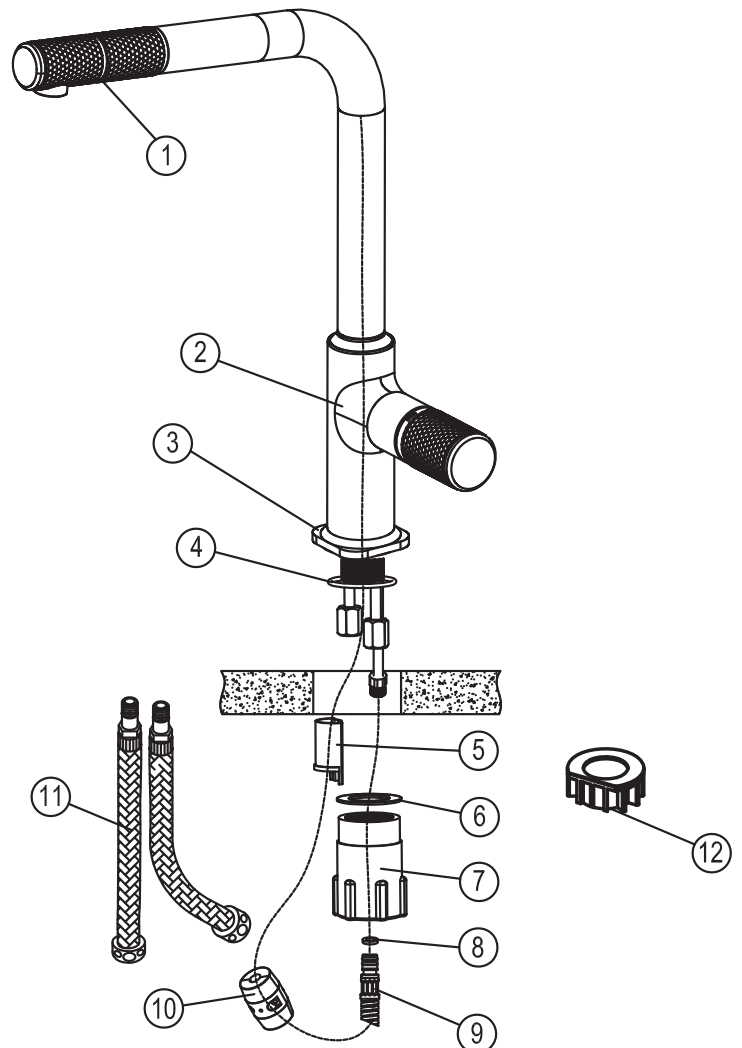

### Installation guide Single lever pull-down sink mixer

Please check the list of accessories here below and contact our company or our distributor for any discrepancy

Remarks:

1. Accessories may be modified without notice, without affecting their performance;
2. Drawings are for reference only. Product size and shape may not correspond to actual mixer.

List of the standard accessories:

Part number	Accessory list
1	Shower handle
2	Main body
3	Base
4	O-ring
5	Protective sleeve
6	Washer
7	Nut
8	O-ring
9	Pull-out hose
10	Weight
11	Inlet pipe
12	Plastic base

# DESIGN

Assembly sink mixer:

Dimensions: