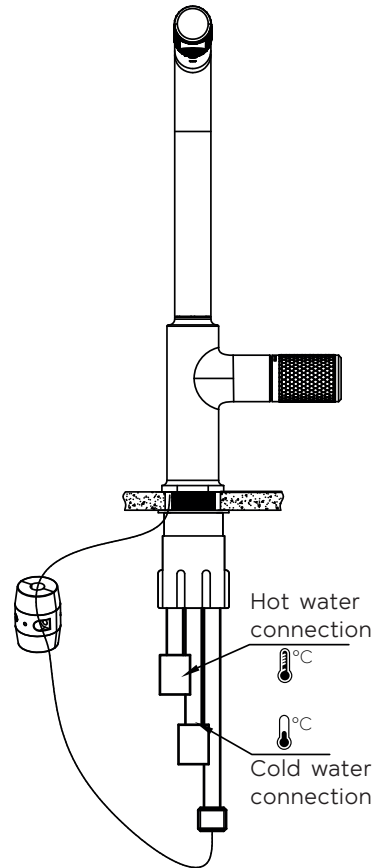

### Installation guide Single lever pull-down sink mixer

Please check the list of accessories here below and contact our company or our distributor for any discrepancy

Remarks:

1. Accessories may be modified without notice, without affecting their performance;
2. Drawings are for reference only. Product size and shape may not correspond to actual mixer.

List of the standard accessories:

Part number	Accessory list
1	Shower handle
2	Main body
3	Base
4	O-ring
5	Protective sleeve
6	Washer
7	Nut
8	O-ring
9	Pull-out hose
10	Weight
11	Inlet pipe
12	Plastic base

# DESIGN

Assembly sink mixer:

Dimensions: