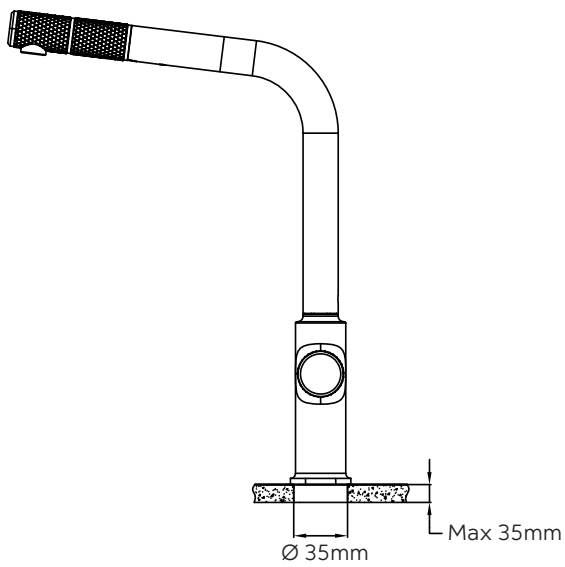

### Installation guide Single lever pull-down sink mixer

Please check the list of accessories here below and contact our company or our distributor for any discrepancy

Remarks:

1. Accessories may be modified without notice, without affecting their performance;
2. Drawings are for reference only. Product size and shape may not correspond to actual mixer.

List of the standard accessories:

Part number	Accessory list
1	Shower handle
2	Main body
3	Base
4	O-ring
5	Protective sleeve
6	Washer
7	Nut
8	O-ring
9	Pull-out hose
10	Weight
11	Inlet pipe
12	Plastic base

# DESIGN

Assembly sink mixer:

Dimensions: