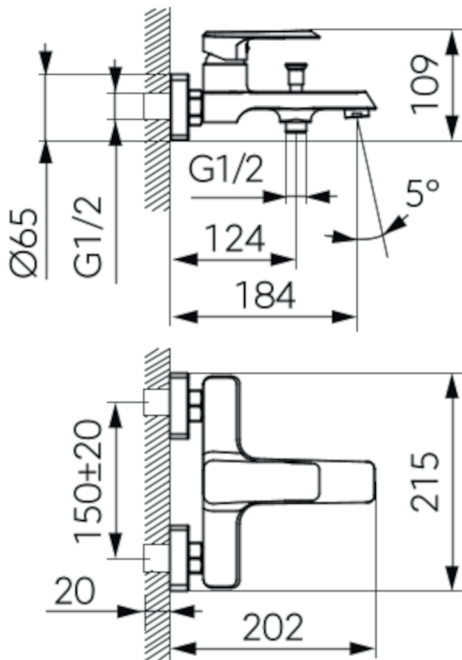

DESIGN

BRINA

Code	The Accessory List	Quantity
1	Main body	1
2	O-ring	2
3	Flange	2
4	Eccentric nut	2
5	Aerator wrench	1
6	Allen key	1