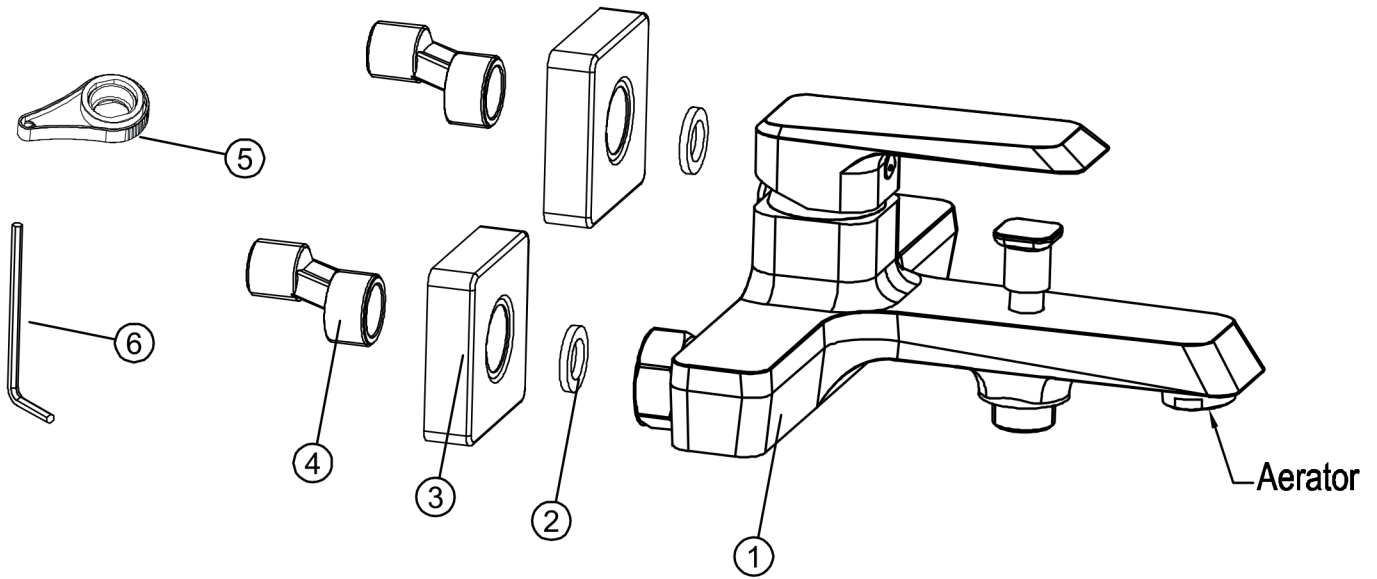

DESIGN

BRINA

Code	The Accessory List	Quantity
1	Main body	1
2	O-ring	2
3	Flange	2
4	Eccentric nut	2
5	Aerator wrench	1
6	Allen key	1