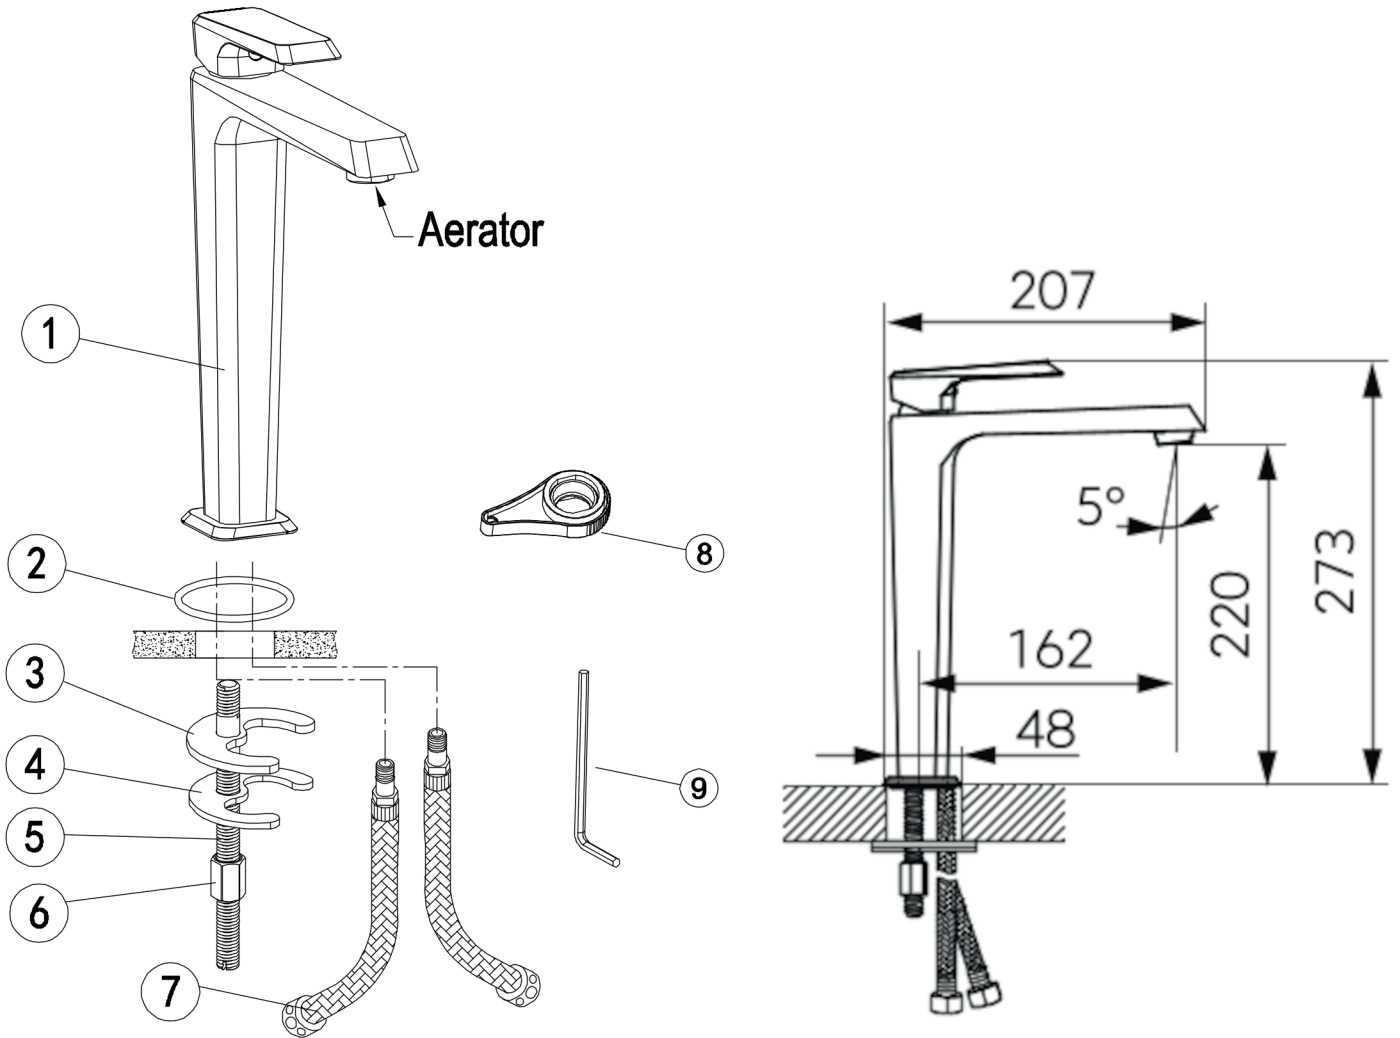

DESIGN

BRINA

| Code | The Accessory List | Quantity |
|------|--------------------|----------|
| 1 | Main body | 1 |
| 2 | O-ring | 1 |
| 3 | Rubber washer | 1 |
| 4 | Clamp | 1 |
| 5 | Fixing bolt | 1 |
| 6 | Nut | 1 |
| 7 | Inlet pipe | 2 |
| 8 | Aerator wrench | 1 |
| 9 | Allen key | 1 |