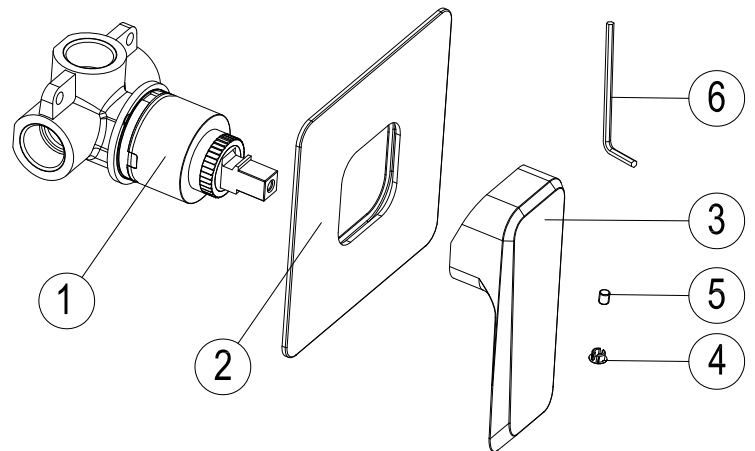

DESIGN

BRINA

Installation guide

Single lever concealed shower mixer

Please check the list of accessories here below and contact our company or our distributor for any discrepancy

Remarks:

1. Accessories may be modified without notice, without affecting their performance;
2. Drawings are for reference only. Product size and shape may not correspond to actual mixer.

List of the standard accessories:

Part number	Accessory list
1	Main body
2	Welding plate
3	Handle
4	Decorative cap
5	Screw
6	Allen key

DESIGN

Assembly concealed mixer:

Dimensions: