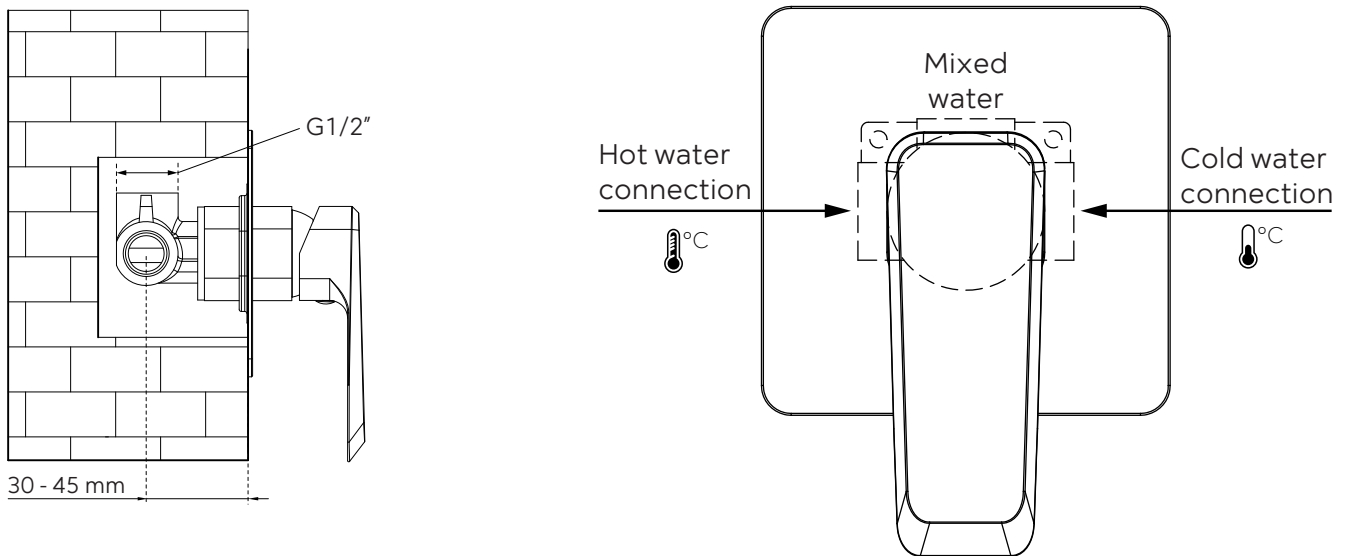

DESIGN

BRINA

Installation guide

Single lever concealed shower mixer

Please check the list of accessories here below and contact our company or our distributor for any discrepancy

Remarks:

1. Accessories may be modified without notice, without affecting their performance;
2. Drawings are for reference only. Product size and shape may not correspond to actual mixer.

List of the standard accessories:

Part number	Accessory list
1	Main body
2	Welding plate
3	Handle
4	Decorative cap
5	Screw
6	Allen key

DESIGN

Assembly concealed mixer:

Dimensions: