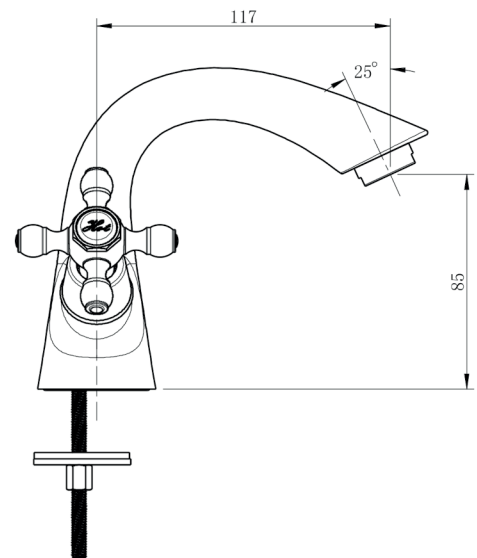

## LACRIMA

Code	The Accessory List	Quantity
1	Main body	1
2	Wearing ring	1
3	Rubber washer	2
4	Clamp	2
5	Fixing bolt	2
6	Nut	2
7	Inlet pipe	2
8	pop-up	1