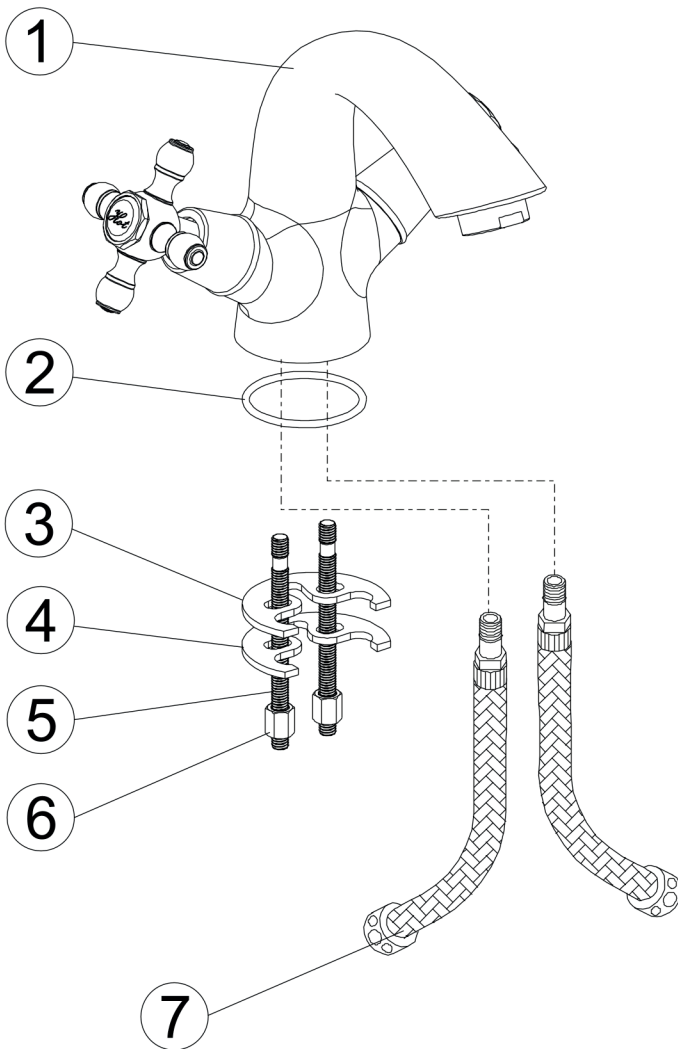

## LACRIMA

Code	The Accessory List	Quantity
1	Main body	1
2	Wearing ring	1
3	Rubber washer	2
4	Clamp	2
5	Fixing bolt	2
6	Nut	2
7	Inlet pipe	2
8	pop-up	1