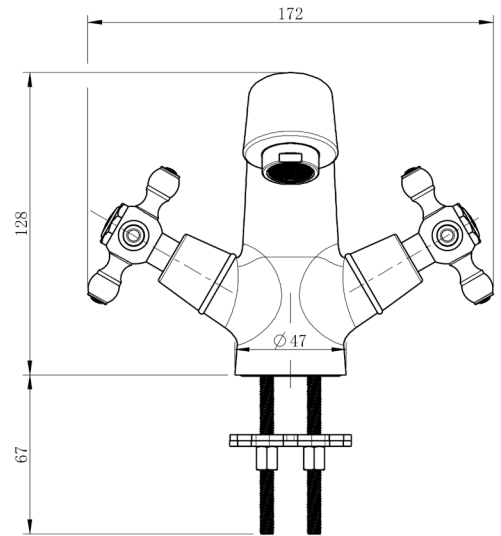

## LACRIMA

Code	The Accessory List	Quantity
1	Main body	1
2	Wearing ring	1
3	Rubber washer	2
4	Clamp	2
5	Fixing bolt	2
6	Nut	2
7	Inlet pipe	2
8	pop-up	1