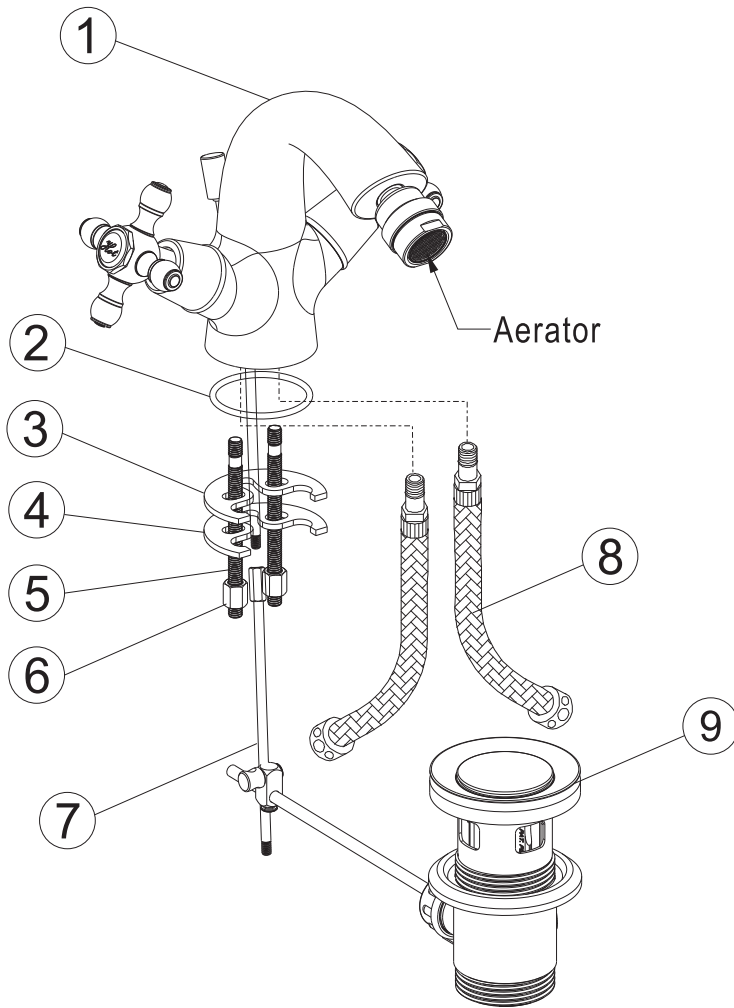

DESIGN

LACRIMA

Code	The Accessory List	Quantity
1	Main body	1
2	Wearing ring	1
3	Rubber washer	2
4	Clamp	2
5	Fixing bolt	2
6	Nut	2
7	Control rod	2
8	Inlet pipe	2
9	pop-up	1