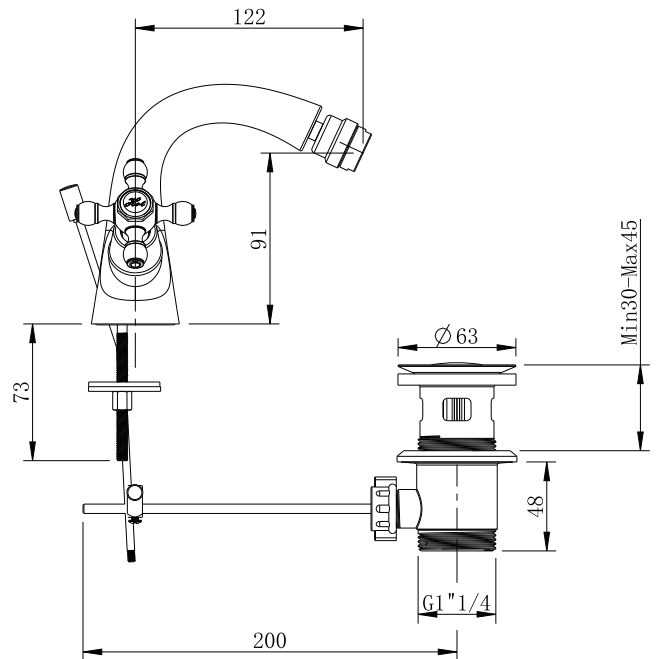

DESIGN

LACRIMA

Code	The Accessory List	Quantity
1	Main body	1
2	Wearing ring	1
3	Rubber washer	2
4	Clamp	2
5	Fixing bolt	2
6	Nut	2
7	Control rod	2
8	Inlet pipe	2
9	pop-up	1