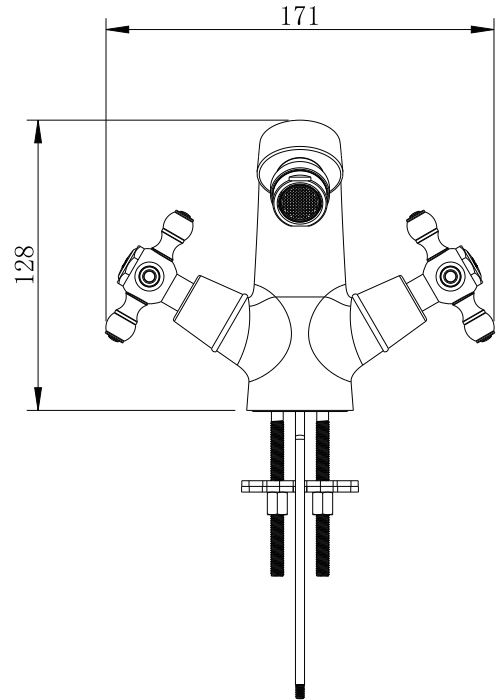

DESIGN

LACRIMA

Code	The Accessory List	Quantity
1	Main body	1
2	Wearing ring	1
3	Rubber washer	2
4	Clamp	2
5	Fixing bolt	2
6	Nut	2
7	Control rod	2
8	Inlet pipe	2
9	pop-up	1