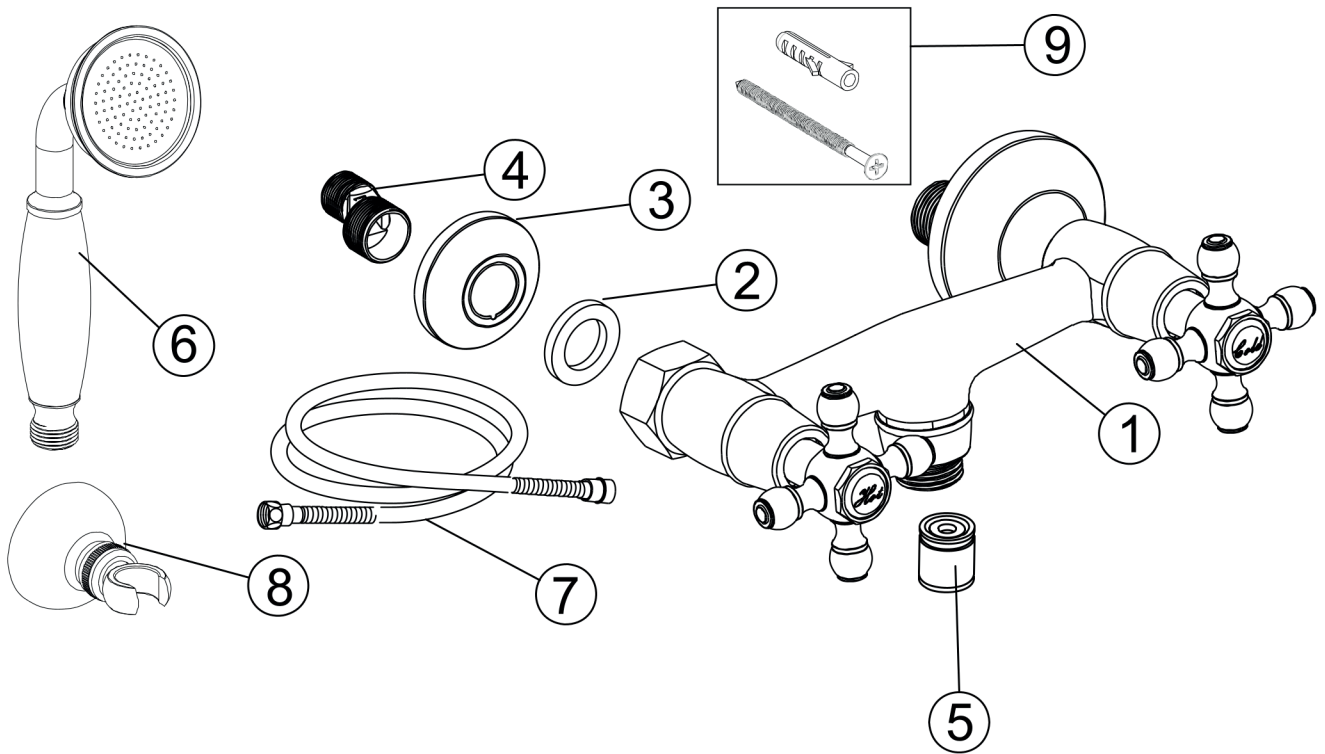

DESIGN

LACRIMA

Code	The Accessory List	Quantity
1	Main body	1
2	Gasket	2
3	Flange	2
4	Eccentric nut	2
5	Check valve	1
6	Hand shower	1
7	Shower hose	1
8	Bracket	1
9	Screw for bracket	1