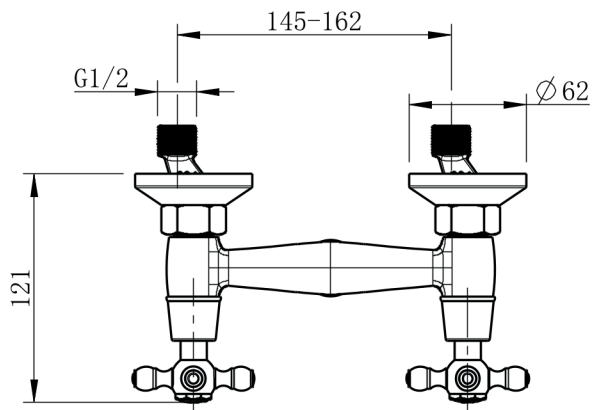

DESIGN

LACRIMA

Code	The Accessory List	Quantity
1	Main body	1
2	Gasket	2
3	Flange	2
4	Eccentric nut	2
5	Check valve	1
6	Hand shower	1
7	Shower hose	1
8	Bracket	1
9	Screw for bracket	1