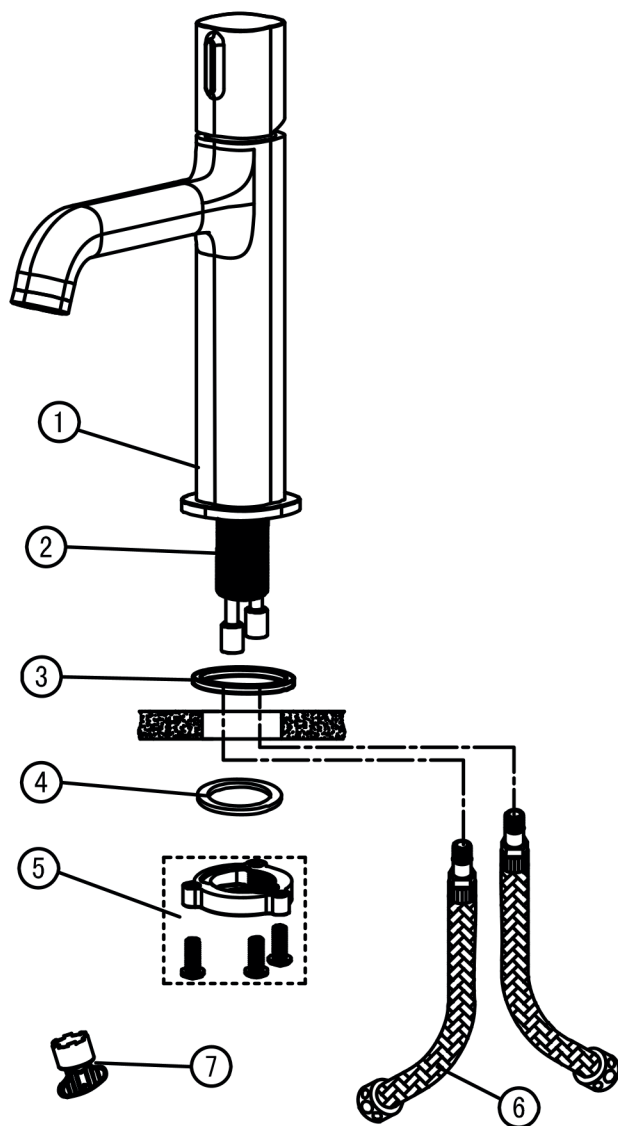

DESIGN

MEANDRO

Code	The Accessory List	Quantity
1	Main body	1
2	Threaded sleeve	1
3	O-ring	1
4	Washer	1
5	Fixed nut	1
6	Inlet pipe	2
7	Aerator wrench	1