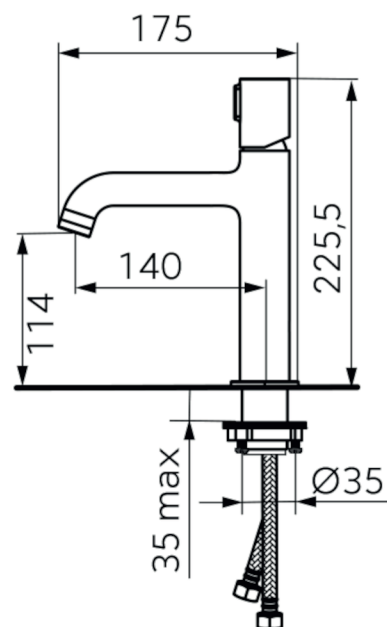

DESIGN

MEANDRO

Code	The Accessory List	Quantity
1	Main body	1
2	Threaded sleeve	1
3	O-ring	1
4	Washer	1
5	Fixed nut	1
6	Inlet pipe	2
7	Aerator wrench	1