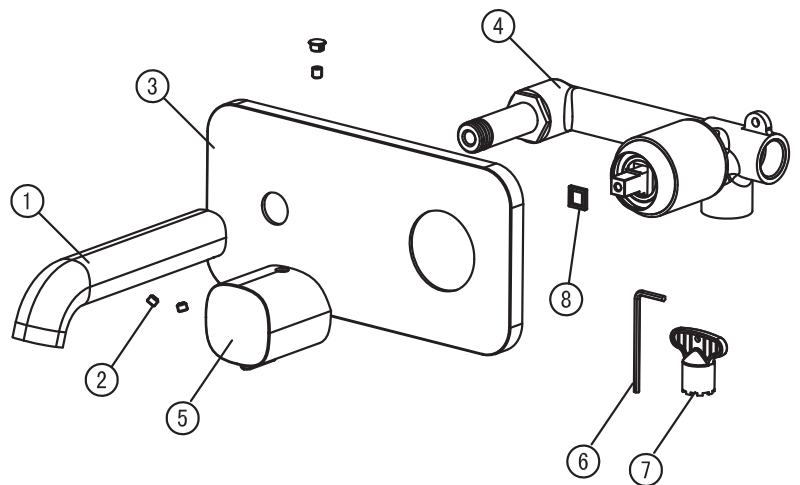

DESIGN

MEANDRO

Installation guide

Single lever concealed washbasin mixer

Please check the list of accessories here below and contact our company or our distributor for any discrepancy

Remarks:

1. Accessories may be modified without notice, without affecting their performance;
2. Drawings are for reference only. Product size and shape may not correspond to actual mixer.

List of the standard accessories:

Part number	Accessory list
1	Spout
2	Screw
3	Welding plate
4	Main body
5	Handle
6	Allen key
7	Aerator wrench
8	White plastic pad

DESIGN

Assembly concealed mixer:

Dimensions: