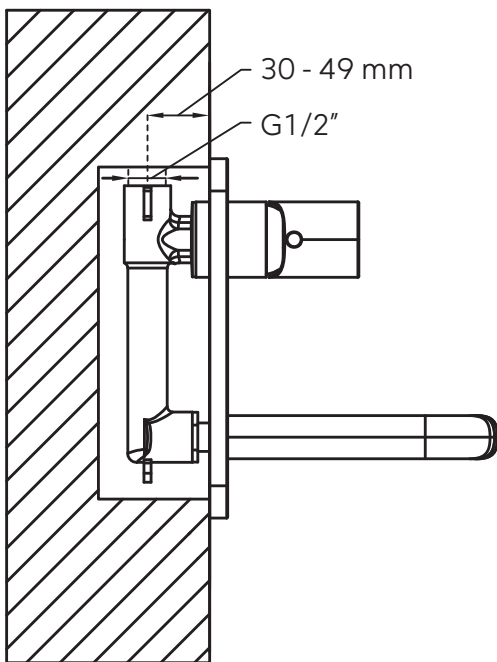

DESIGN

MEANDRO

Installation guide

Single lever concealed washbasin mixer

Please check the list of accessories here below and contact our company or our distributor for any discrepancy

Remarks:

1. Accessories may be modified without notice, without affecting their performance;
2. Drawings are for reference only. Product size and shape may not correspond to actual mixer.

List of the standard accessories:

Part number	Accessory list
1	Spout
2	Screw
3	Welding plate
4	Main body
5	Handle
6	Allen key
7	Aerator wrench
8	White plastic pad

DESIGN

Assembly concealed mixer:

Dimensions: