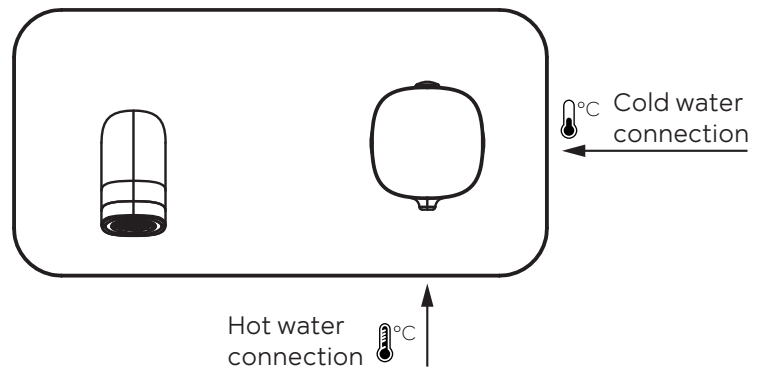

DESIGN

MEANDRO

Installation guide

Single lever concealed washbasin mixer

Please check the list of accessories here below and contact our company or our distributor for any discrepancy

Remarks:

1. Accessories may be modified without notice, without affecting their performance;
2. Drawings are for reference only. Product size and shape may not correspond to actual mixer.

List of the standard accessories:

Part number	Accessory list
1	Spout
2	Screw
3	Welding plate
4	Main body
5	Handle
6	Allen key
7	Aerator wrench
8	White plastic pad

DESIGN

Assembly concealed mixer:

Dimensions: