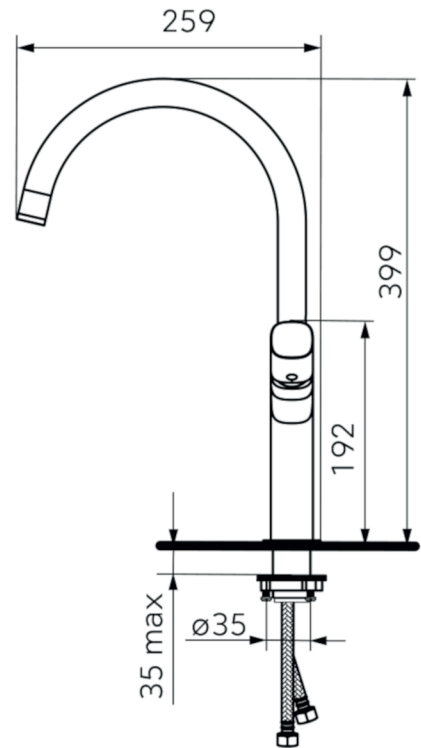

DESIGN

MEANDRO

Code	The Accessory List	Quantity
1	Main body	1
2	Threaded sleeve	1
3	O-ring	1
4	Washer	1
5	Fixed nut	1
6	Inlet pipe	2
7	PLastic base	1