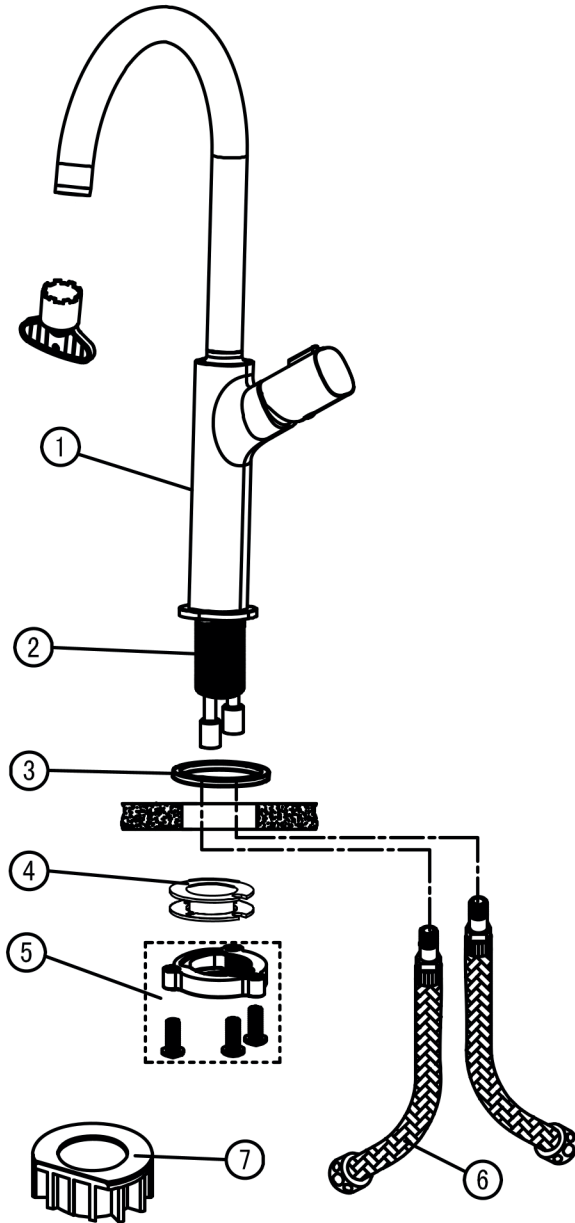

DESIGN

MEANDRO

Code	The Accessory List	Quantity
1	Main body	1
2	Threaded sleeve	1
3	O-ring	1
4	Washer	1
5	Fixed nut	1
6	Inlet pipe	2
7	PLastic base	1