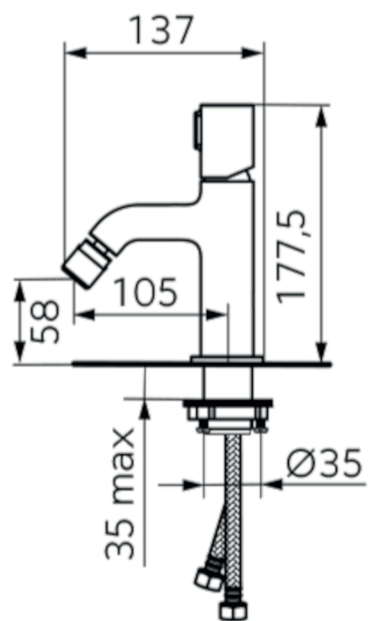

DESIGN

MEANDRO

| Code | The Accessory List | Quantity |
|------|--------------------|----------|
| 1 | Main body | 1 |
| 2 | Threaded sleeve | 1 |
| 3 | O-ring | 1 |
| 4 | Washer | 1 |
| 5 | Fixed nut | 1 |
| 6 | Inlet pipe | 2 |