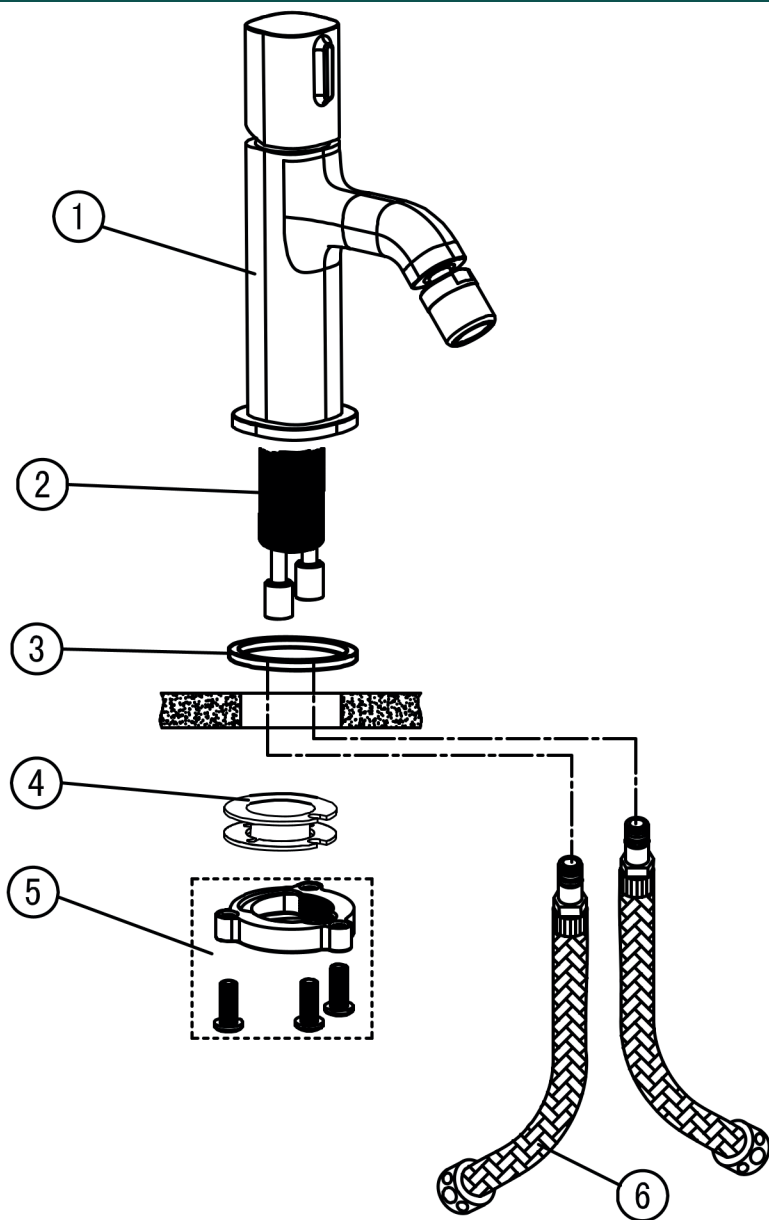

DESIGN

MEANDRO

| Code | The Accessory List | Quantity |
|------|--------------------|----------|
| 1 | Main body | 1 |
| 2 | Threaded sleeve | 1 |
| 3 | O-ring | 1 |
| 4 | Washer | 1 |
| 5 | Fixed nut | 1 |
| 6 | Inlet pipe | 2 |