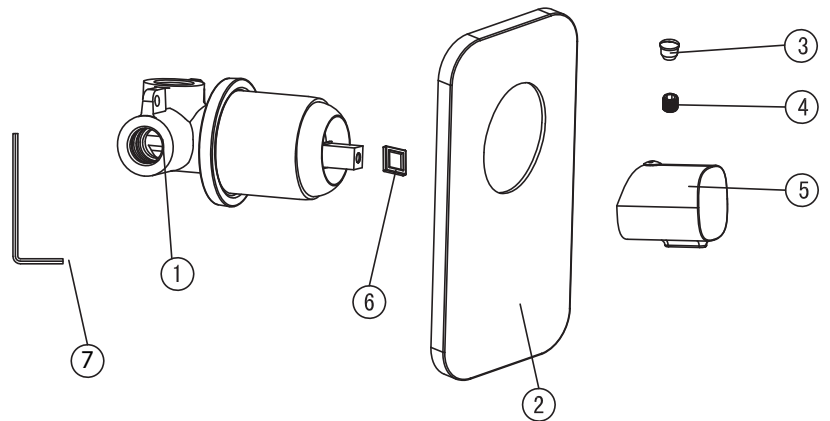

DESIGN

ARDESIA

Installation guide

Single lever concealed shower mixer

Please check the list of accessories here below and contact our company or our distributor for any discrepancy

Remarks:

1. Accessories may be modified without notice, without affecting their performance;
2. Drawings are for reference only. Product size and shape may not correspond to actual mixer.

List of the standard accessories:

Part number	Accessory list
1	Main body
2	Welding plate
3	Decorative button
4	Allen screw
5	Handle
6	White plastic pad
7	Allen key

DESIGN

Assembly concealed shower mixer:

Dimensions: