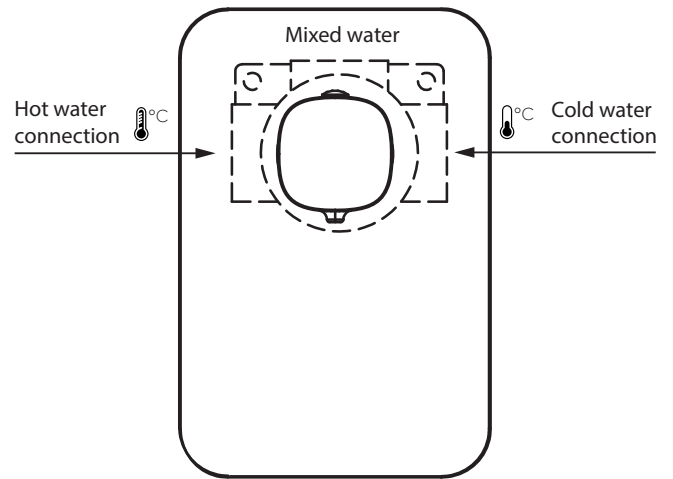

DESIGN

ARDESIA

Installation guide

Single lever concealed shower mixer

Please check the list of accessories here below and contact our company or our distributor for any discrepancy

Remarks:

1. Accessories may be modified without notice, without affecting their performance;
2. Drawings are for reference only. Product size and shape may not correspond to actual mixer.

List of the standard accessories:

Part number	Accessory list
1	Main body
2	Welding plate
3	Decorative button
4	Allen screw
5	Handle
6	White plastic pad
7	Allen key

DESIGN

Assembly concealed shower mixer:

Dimensions: