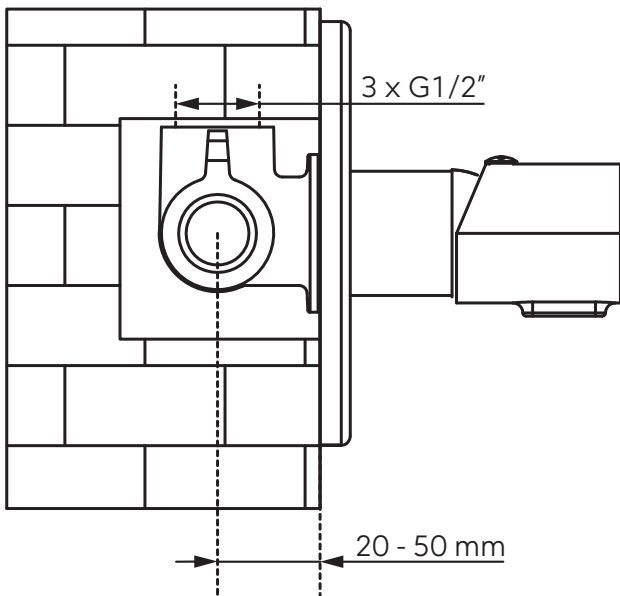

DESIGN

ARDESIA

Installation guide

Single lever concealed shower mixer

Please check the list of accessories here below and contact our company or our distributor for any discrepancy

Remarks:

1. Accessories may be modified without notice, without affecting their performance;
2. Drawings are for reference only. Product size and shape may not correspond to actual mixer.

List of the standard accessories:

Part number	Accessory list
1	Main body
2	Welding plate
3	Decorative button
4	Allen screw
5	Handle
6	White plastic pad
7	Allen key

DESIGN

Assembly concealed shower mixer:

Dimensions: