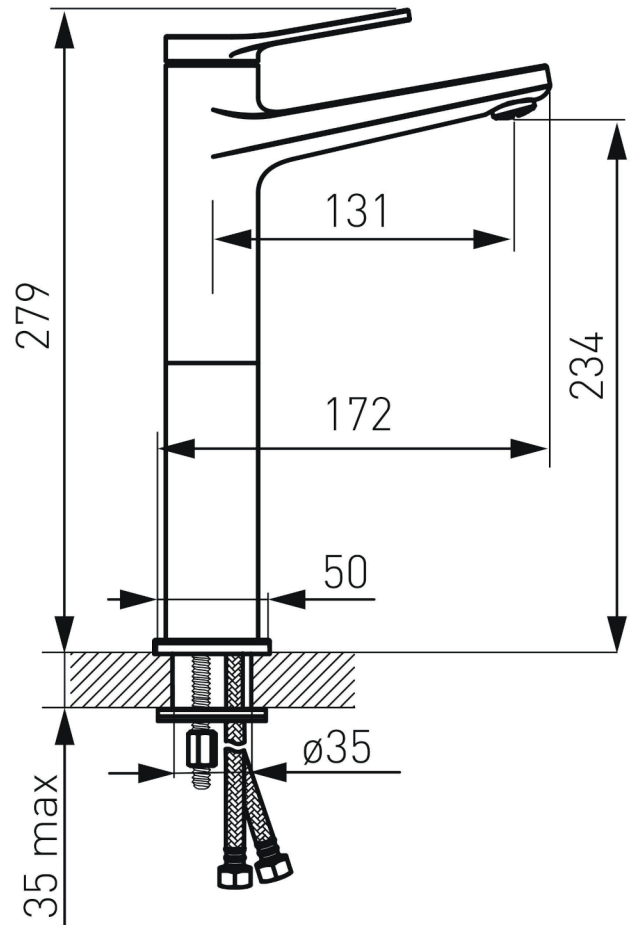

DESIGN

SEPPIA

Code	The Accessory List	Quantity
1	Main body	1
2	Wearing ring	1
3	Rubber washer	1
4	Clamp	1
5	Fixing bolt	1
6	Nut	1
7	Inlet pipe	2