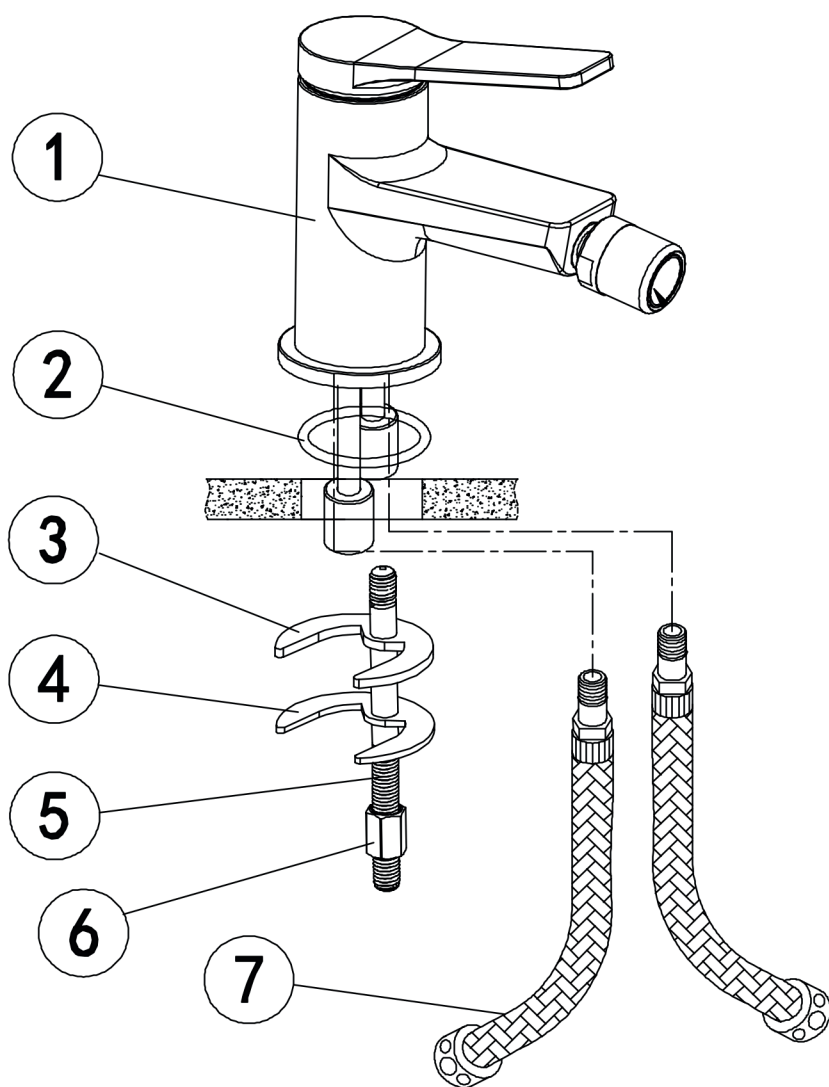

DESIGN

SEPPIA

Code	The Accessory List	Quantity
1	Main body	1
2	O-ring	1
3	Rubber washer	1
4	Clamp	1
5	Fixing bolt	1
6	Nut	1
7	Inlet pipe	2