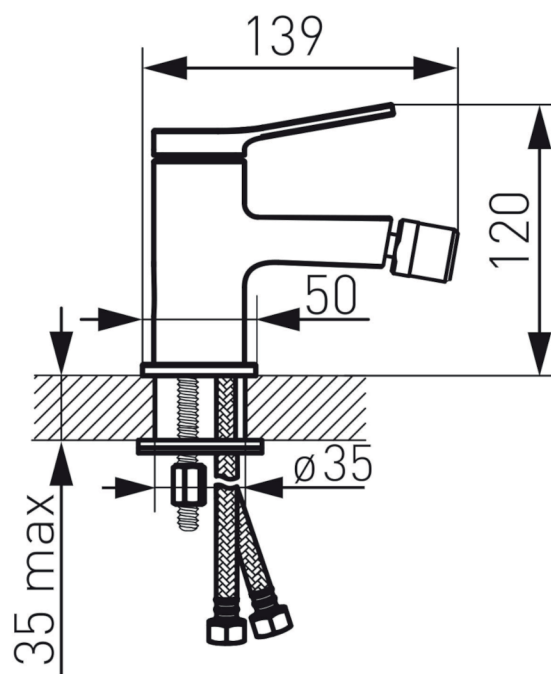

DESIGN

SEPPIA

Code	The Accessory List	Quantity
1	Main body	1
2	O-ring	1
3	Rubber washer	1
4	Clamp	1
5	Fixing bolt	1
6	Nut	1
7	Inlet pipe	2