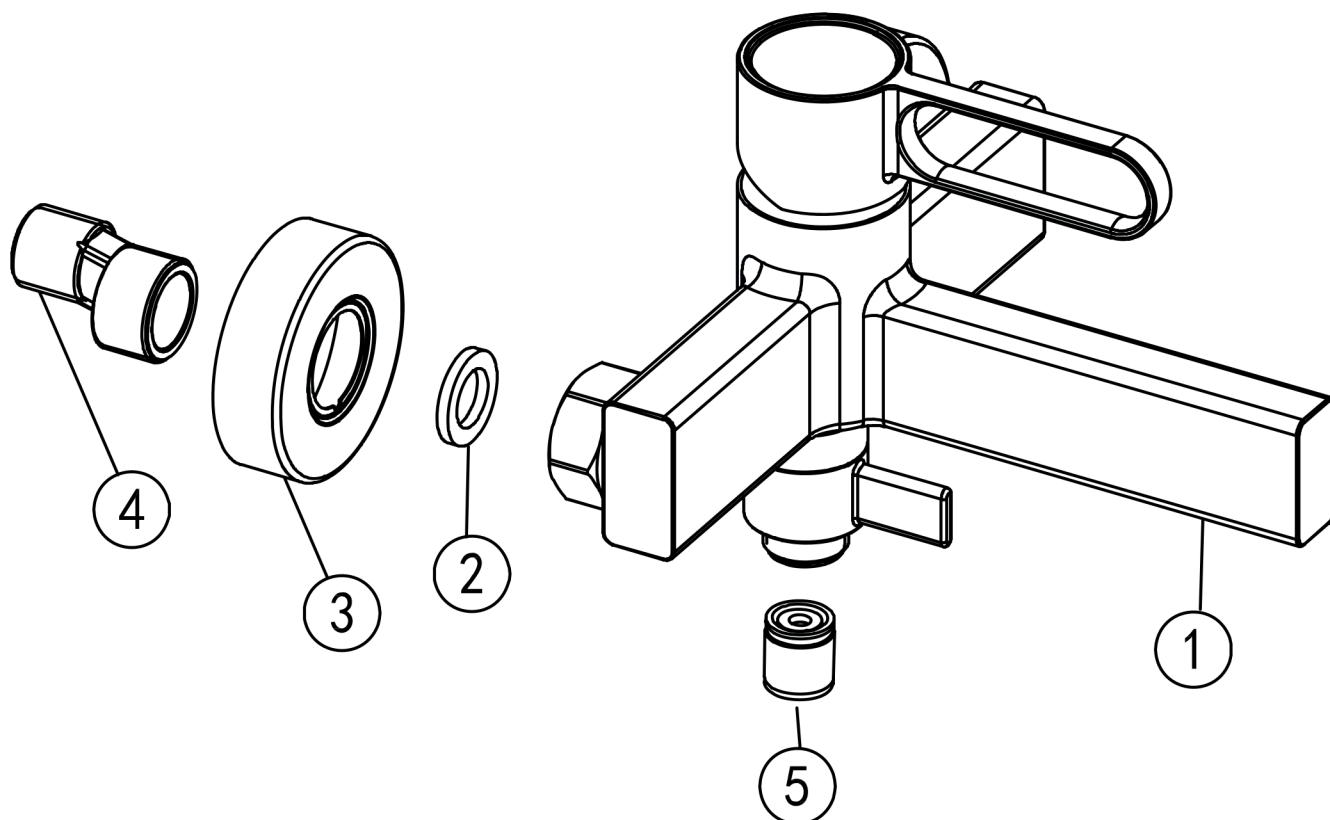

## ZAFFIRO

Code	The Accessory List	Quantity
1	Main body	1
2	O-ring	2
3	Flange	2
4	Eccentric nut	2
5	Check valve	1