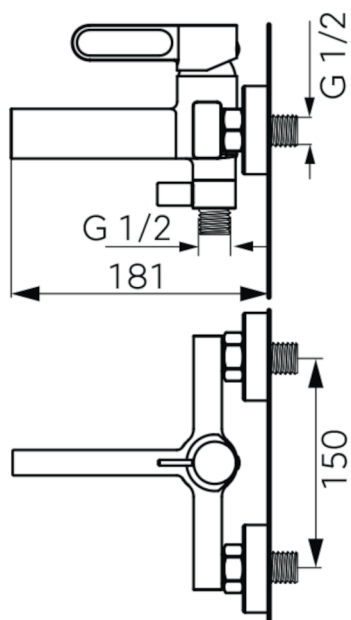

## ZAFFIRO

Code	The Accessory List	Quantity
1	Main body	1
2	O-ring	2
3	Flange	2
4	Eccentric nut	2
5	Check valve	1