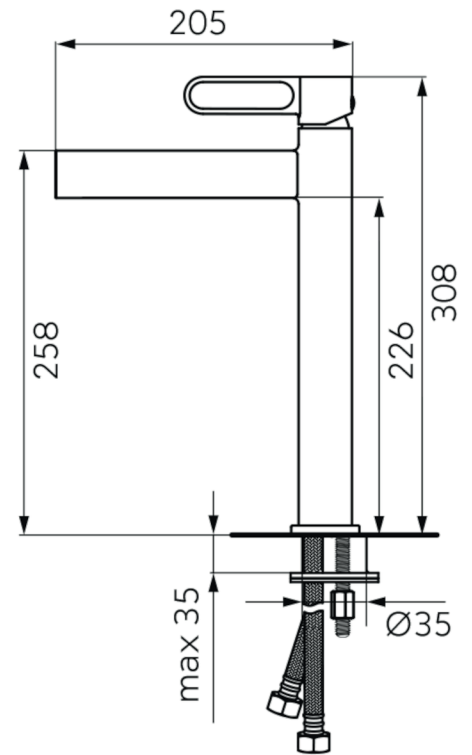

DESIGN

ZAFFIRO

Code	The Accessory List	Quantity
1	Main body	1
2	Threaded sleeve	1
3	O-ring	1
4	Washer	1
5	Fixed nut	1
6	Inlet pipe	2