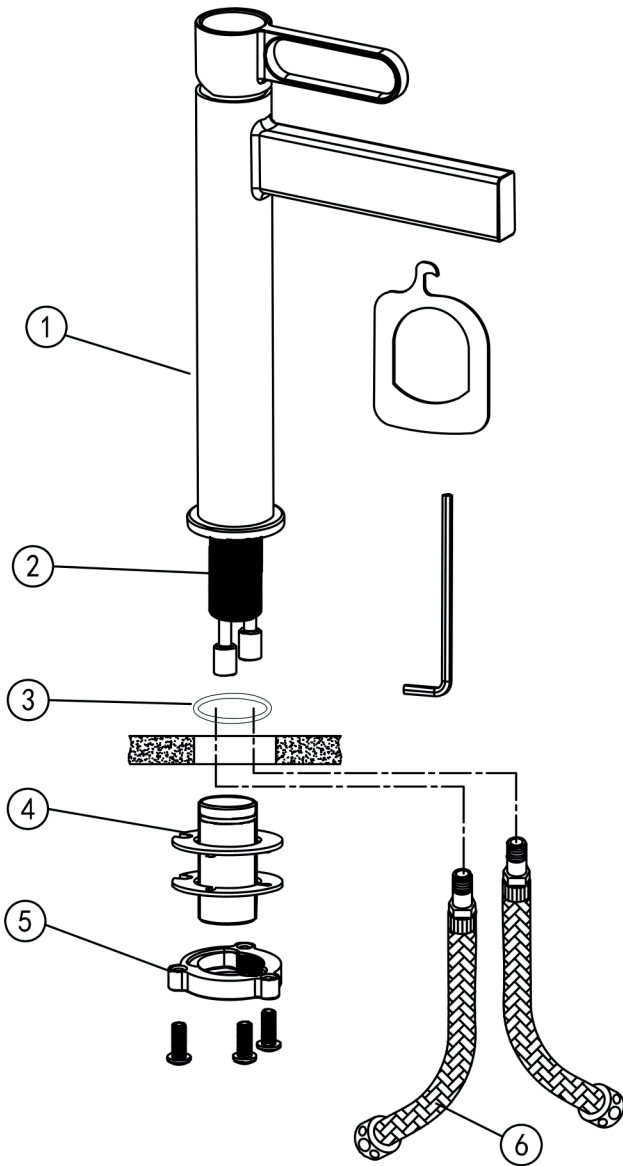

DESIGN

ZAFFIRO

Code	The Accessory List	Quantity
1	Main body	1
2	Threaded sleeve	1
3	O-ring	1
4	Washer	1
5	Fixed nut	1
6	Inlet pipe	2