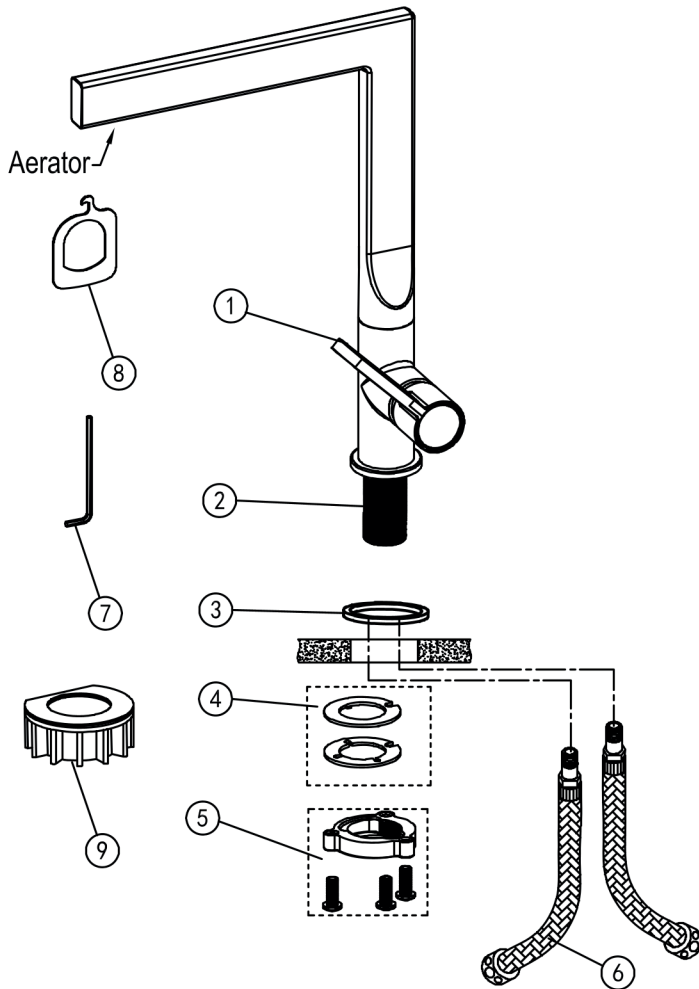

## ZAFFIRO

Code	The Accessory List	Quantity
1	Main body	1
2	Threaded sleeve	1
3	O-ring	1
4	Washer	1
5	Fixed nut	1
6	Inlet pipe	2
7	Allen key	1
8	Aerator key	1
9	Plastic base	1