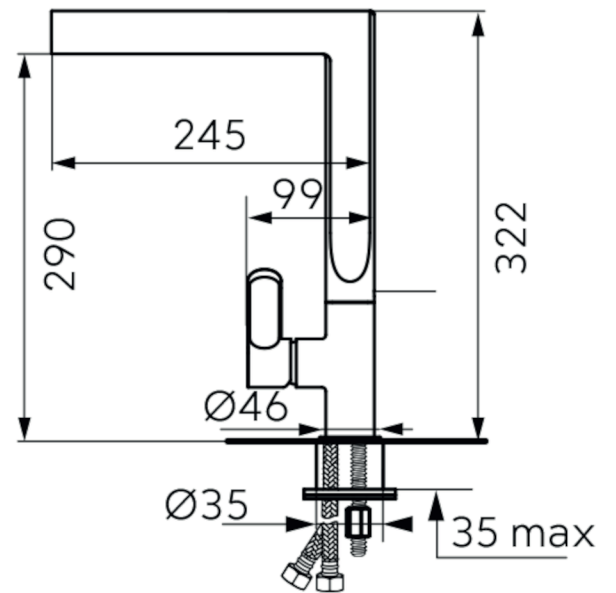

## ZAFFIRO

Code	The Accessory List	Quantity
1	Main body	1
2	Threaded sleeve	1
3	O-ring	1
4	Washer	1
5	Fixed nut	1
6	Inlet pipe	2
7	Allen key	1
8	Aerator key	1
9	Plastic base	1