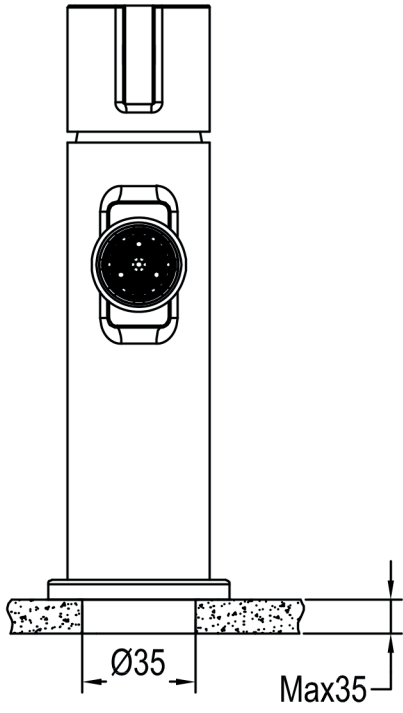

DESIGN

ZAFFIRO

Code	The Accessory List	Quantity
1	Main body	1
2	O-ring	1
3	Rubber washer	1
4	Clamp	1
5	Fixing bolt	1
6	Nut	1
7	Inlet pipe	2

 °C
HOT

 °C
COLD

 °C
HOT

 °C
COLD