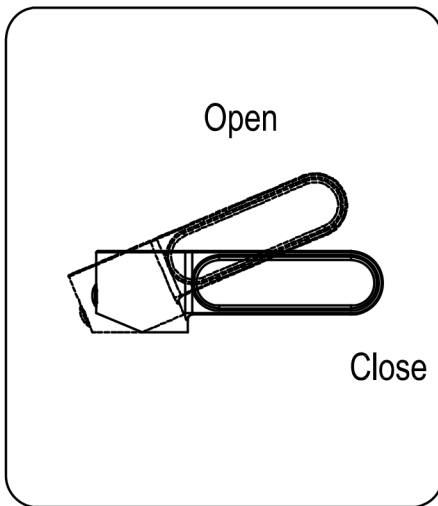

DESIGN

ZAFFIRO

Code	The Accessory List	Quantity
1	Main body	1
2	O-ring	1
3	Rubber washer	1
4	Clamp	1
5	Fixing bolt	1
6	Nut	1
7	Inlet pipe	2

 °C
HOT

 °C
COLD

 °C
HOT

 °C
COLD