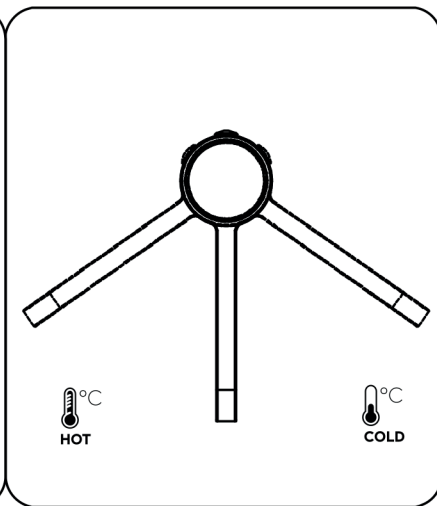

DESIGN

ZAFFIRO

Code	The Accessory List	Quantity
1	Main body	1
2	O-ring	1
3	Rubber washer	1
4	Clamp	1
5	Fixing bolt	1
6	Nut	1
7	Inlet pipe	2

 °C
HOT

 °C
COLD

 °C
HOT

 °C
COLD