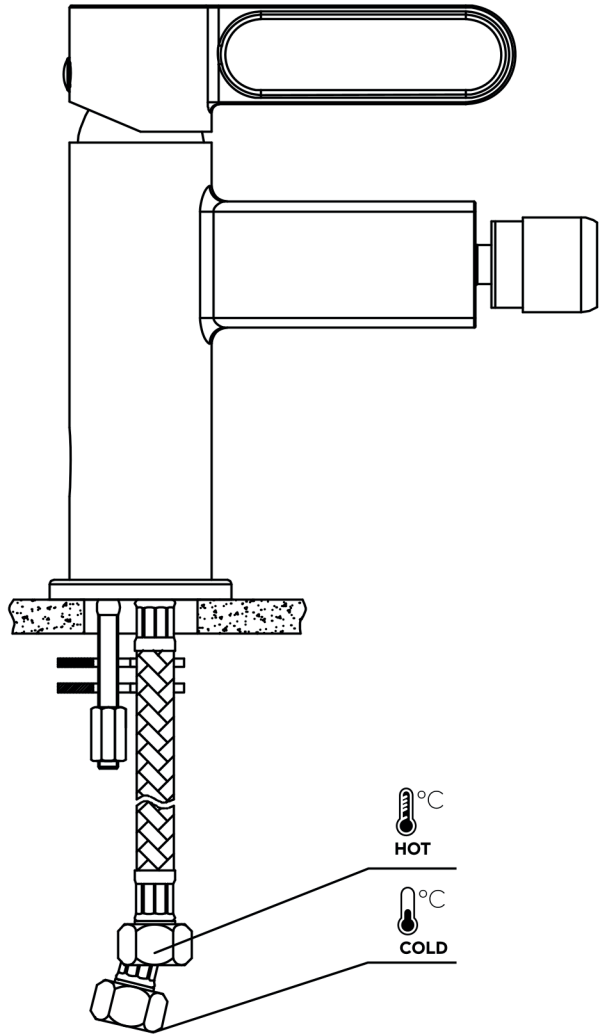

DESIGN

ZAFFIRO

Code	The Accessory List	Quantity
1	Main body	1
2	O-ring	1
3	Rubber washer	1
4	Clamp	1
5	Fixing bolt	1
6	Nut	1
7	Inlet pipe	2

 °C
HOT

 °C
COLD

 °C
HOT

 °C
COLD