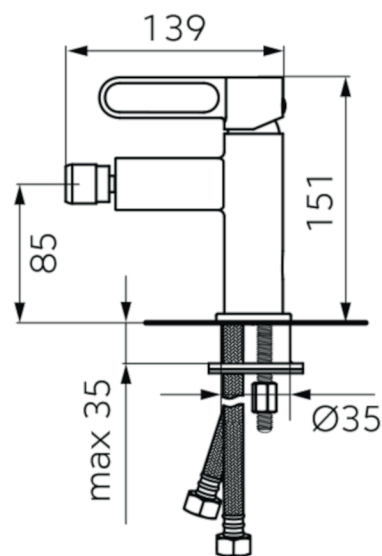

DESIGN

ZAFFIRO

Code	The Accessory List	Quantity
1	Main body	1
2	O-ring	1
3	Rubber washer	1
4	Clamp	1
5	Fixing bolt	1
6	Nut	1
7	Inlet pipe	2

 °C
HOT

 °C
COLD

 °C
HOT

 °C
COLD