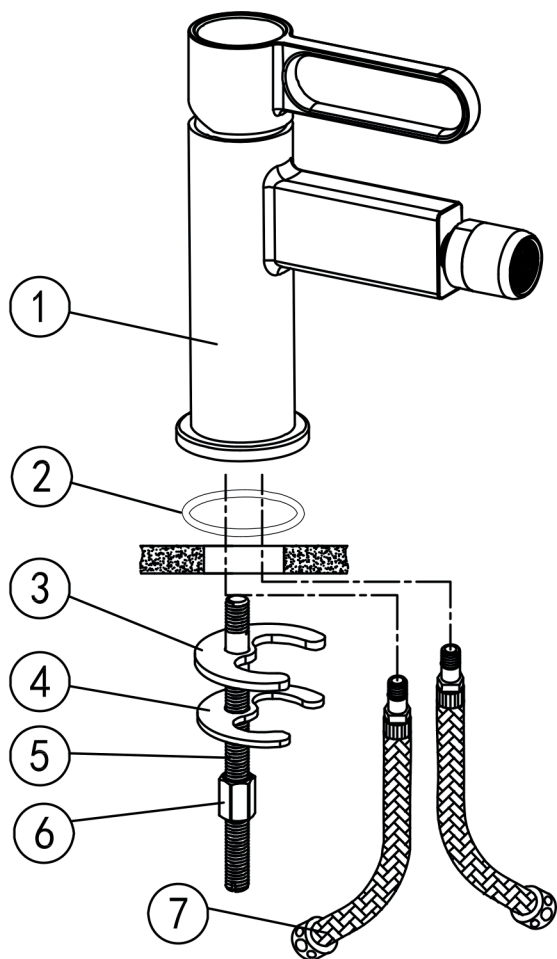

DESIGN

ZAFFIRO

Code	The Accessory List	Quantity
1	Main body	1
2	O-ring	1
3	Rubber washer	1
4	Clamp	1
5	Fixing bolt	1
6	Nut	1
7	Inlet pipe	2

 °C
HOT

 °C
COLD

 °C
HOT

 °C
COLD