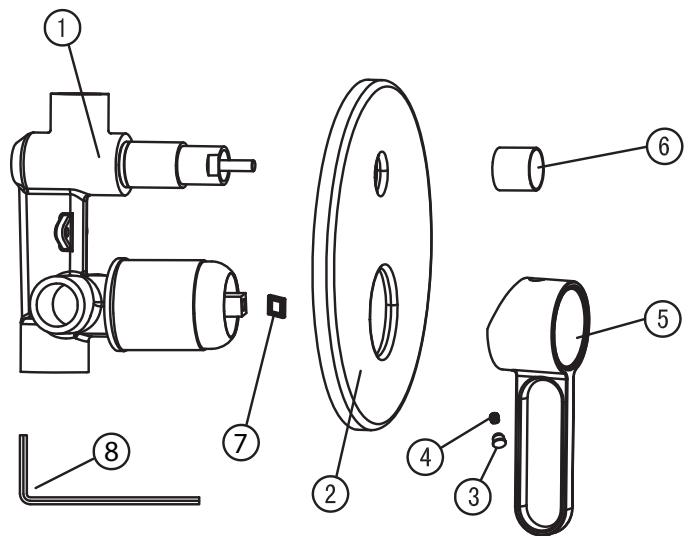

#### Single lever concealed shower mixer

Please check the list of accessories here below and contact our company or our distributor for any discrepancy

Remarks:

1. Accessories may be modified without notice, without affecting their performance;
2. Drawings are for reference only. Product size and shape may not correspond to actual mixer.

List of the standard accessories:

Part number	Accessory list
1	Main body
2	Welding plate
3	Decorative button
4	Allen key
5	Handle
6	Knob
7	White plastic pad
8	Allen key