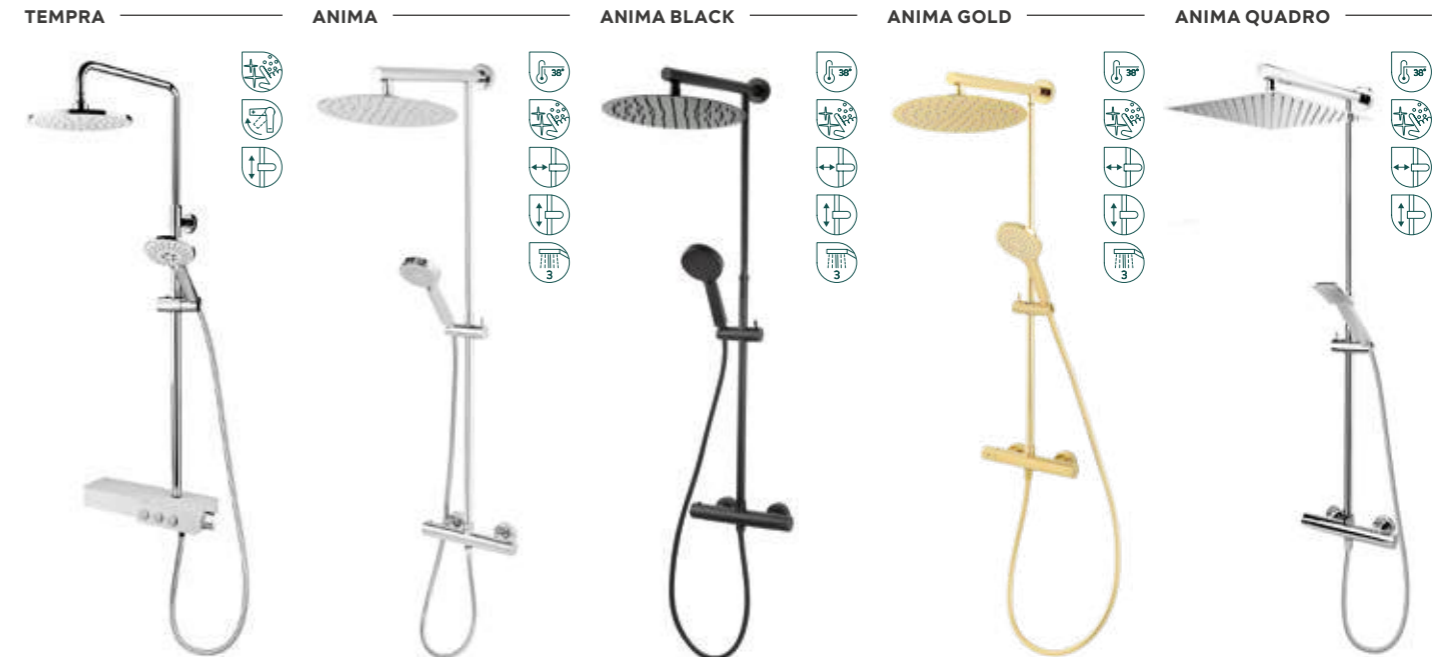

FD1-MDR-7PSET2-11  
321.25 €

2-functions concealed shower/bath mixer, bath spout, spot shower set  
chrome

FD1-MDR-7PSET1-11  
236.71 €

BRINA

2-functions concealed shower mixer, rainfall shower head, spot shower set  
chrome

FD1-BRN-7PSET1-11  
329.71 €

SHOWER COLUMN

FD5-ANA-7U-22 Wall-mounted shower set  
FD7-402-70-21 Linear drain with black glass grid

3-functions wall-mounted mixer with rainfall shower head, shower set and outlet  
chrome / white

FD5-TMP-7U-13  
346.62 €

Wall-mounted shower mixer with rainfall shower head and shower set  
chrome

FD5-ANA-7U-11  
235.02 €

Wall-mounted shower mixer with rainfall shower head and shower set  
black

FD5-ANA-7U-22  
282.36 €

Wall-mounted shower mixer with rainfall shower head and shower set  
gold

FD5-ANA-7U-55  
405.79 €

Wall-mounted shower mixer with rainfall shower head and shower set  
chrome

FD5-ANQ-7U-11  
258.69 €

Wall-mounted bath mixer with rainfall shower head and shower set  
chrome