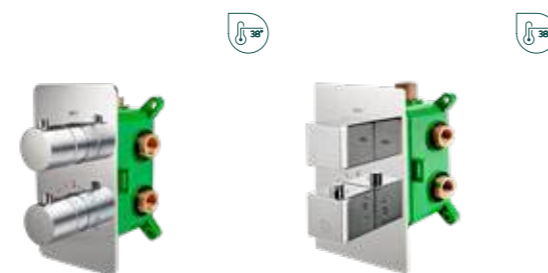

THERMOSTATIC MIXER

2-functions thermostatic shower mixer with built-in mounting box chrome

FD1-TS07-7PBOX-11
245.17 €

2-functions thermostatic shower mixer with built-in mounting box chrome

FD1-TS08-7PBOX-11
262.07 €