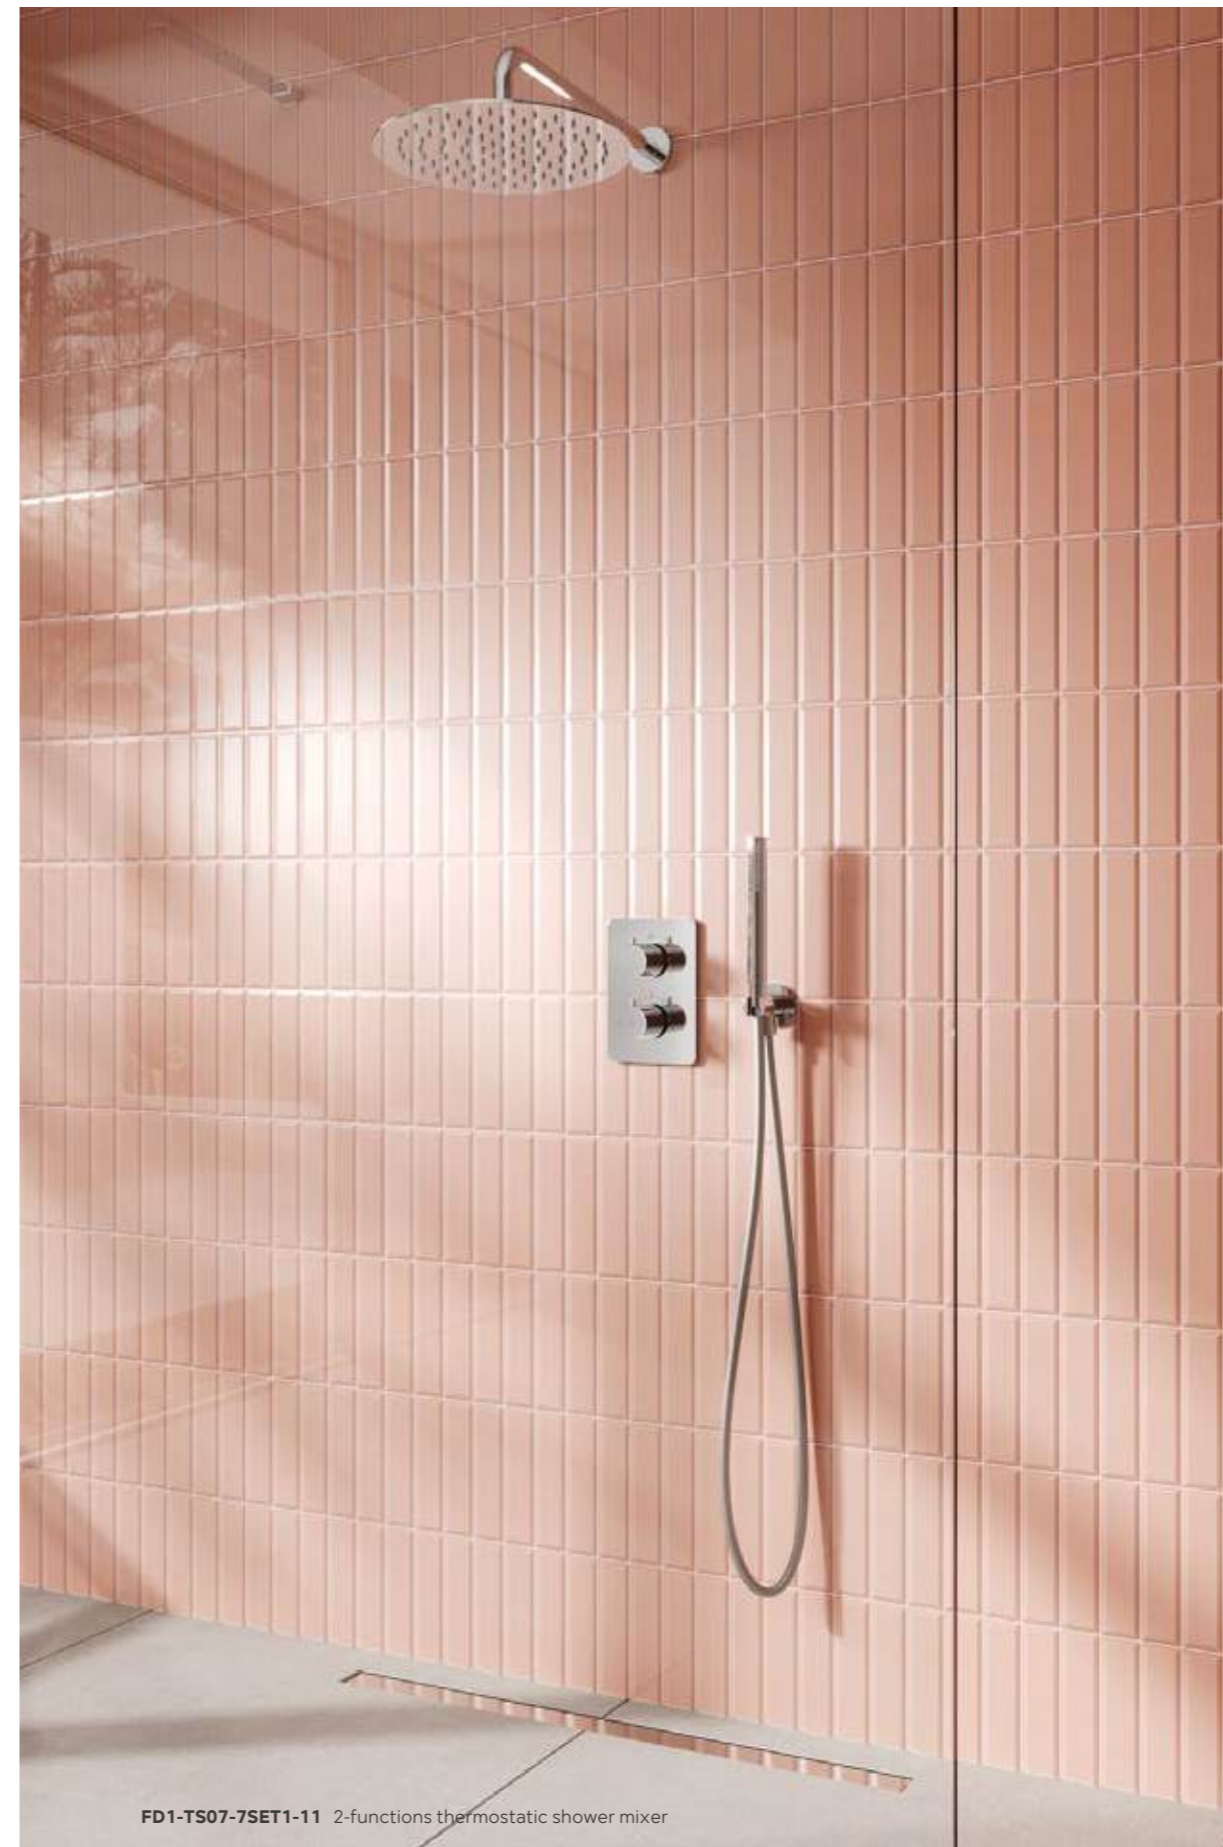

## THERMOSTATIC MIXER

2-functions thermostatic shower mixer with built-in mounting box chrome

FD1-TS07-7PBOX-11  
245.17 €

2-functions thermostatic shower mixer with built-in mounting box chrome

FD1-TS08-7PBOX-11  
262.07 €